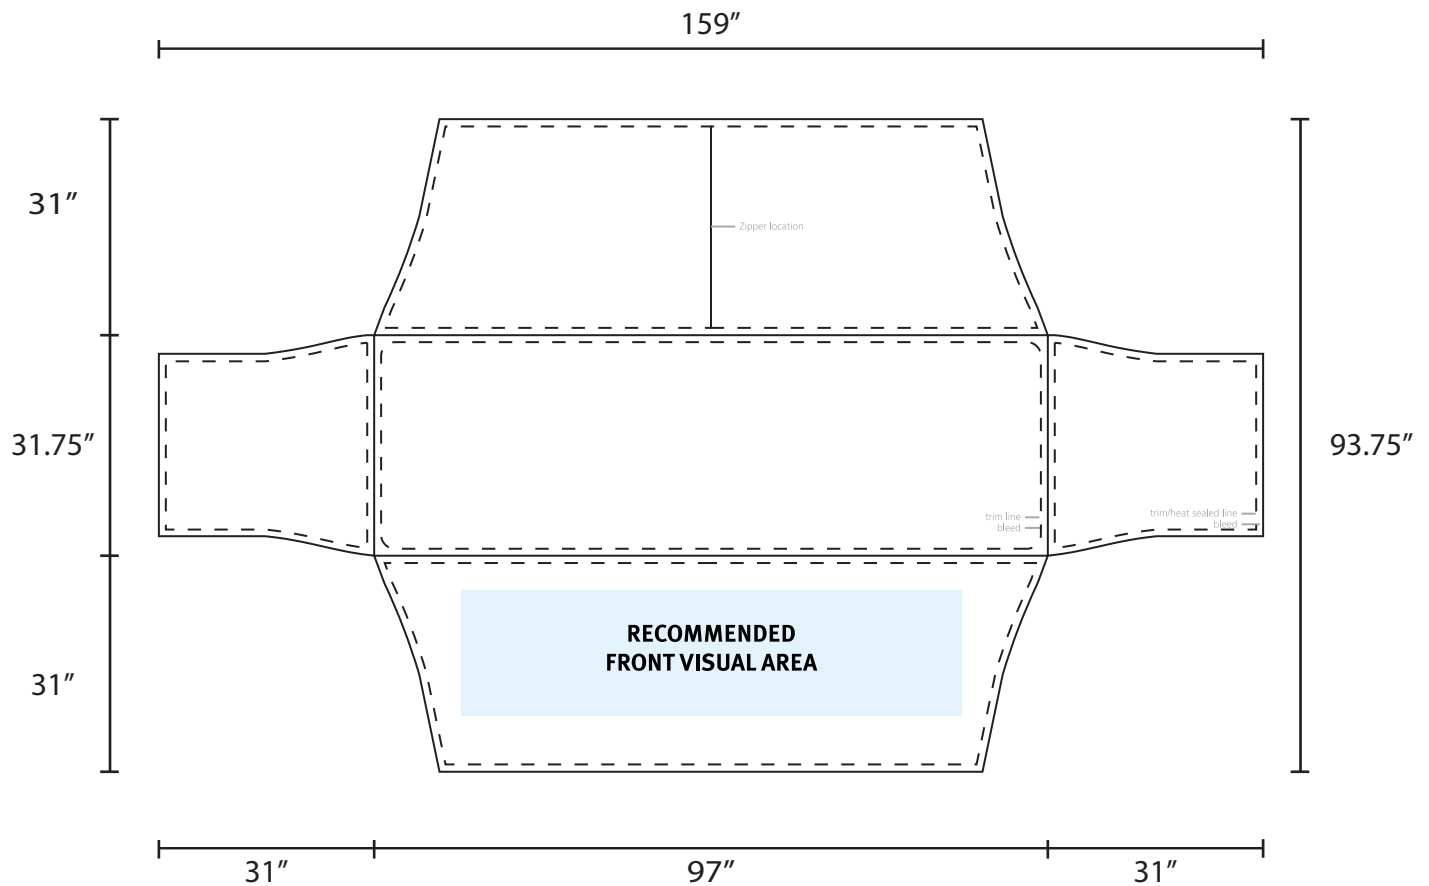

# Table Throw (8ft - 4 Sided Closed Back)

## Graphic Specifications

- 150 dpi
- CMYK
- Actual Size
- JPEG/TIFF file

#### Limit Gradient Effects

We don't suggest you to use any gradient effect because when you look closely to the print, you will see transition lines. If you really need to use it, our acceptance level is looking from 2 meters away, the transition lines would be barely visible. Please contact us for further clarification.